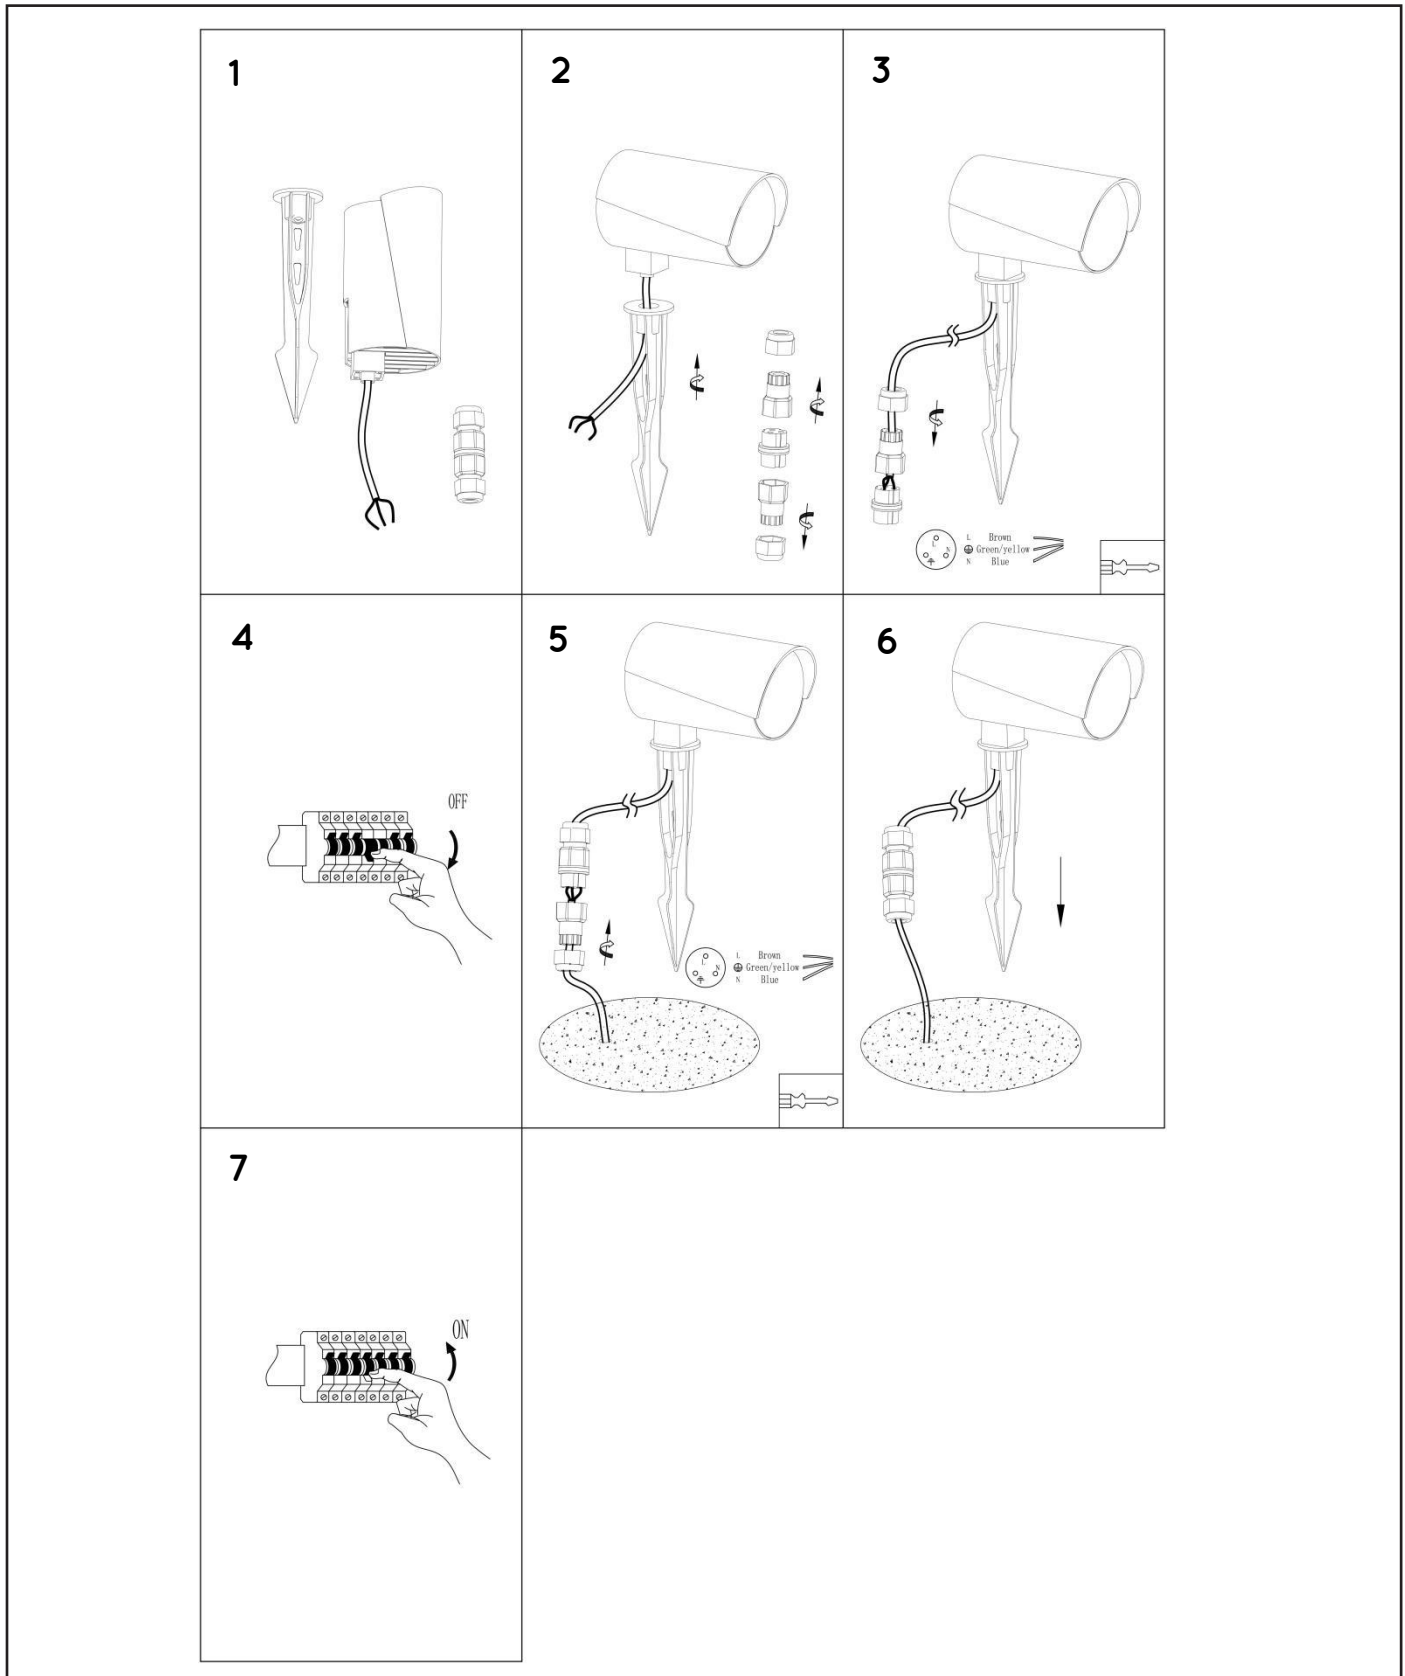

Dit product bevat een lichtbron van energie-efficiëntieklasse G
Ce produit contient une source lumineuse de classe énergétique G
This product contains a light source of energy efficiency class G
Dieses Produkt enthält eine Lichtquelle der Energieeffizienzklasse G
Ten produkt zawiera źródło światła o klasie efektywności energetycznej G