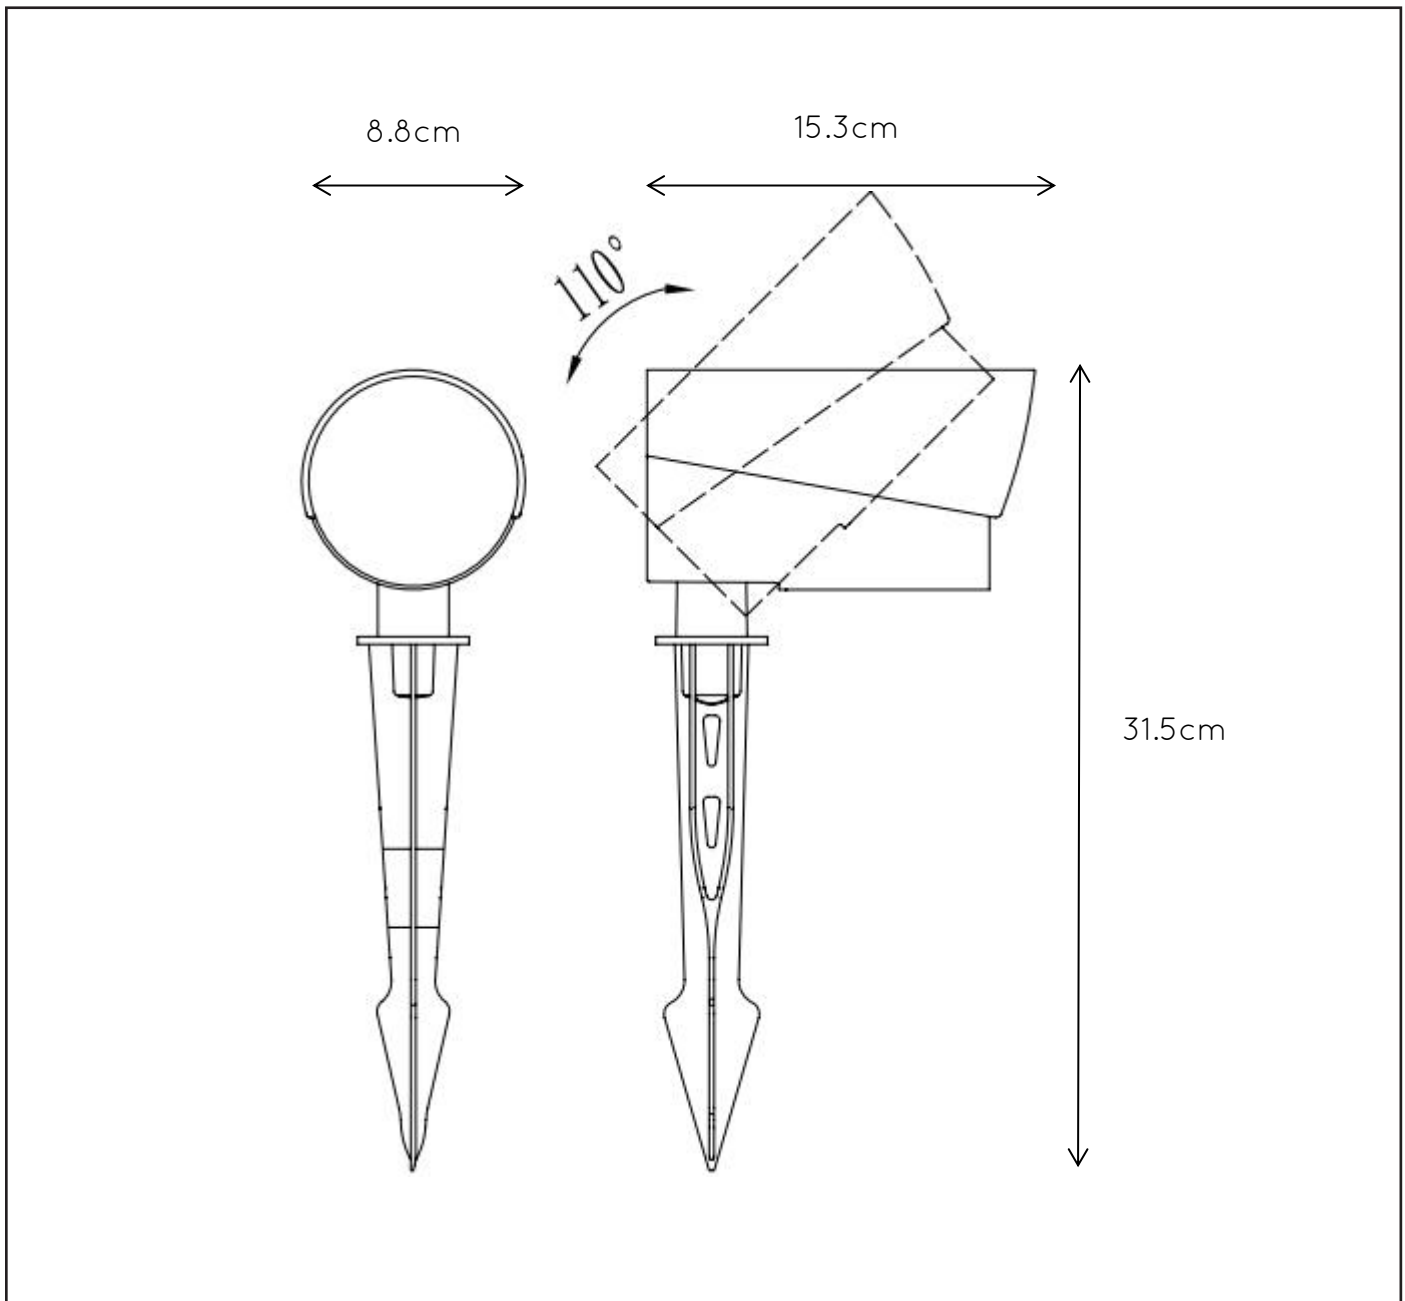

item number : 27897/12/29
 EAN code : 5411212271693

MANAL

General

Dimensions LxWxH : 15.3 cm x 8.8 cm x 31.5cm
Height minimum : 31.5 cm
Height maximum: 31.5 cm
Dimensions shade LxWxH : -
Main material : Aluminum
Ceiling rose material : -
Color : Dark Grey
Style : Modern
Shape : Round
Weight : 1.1 kg
Warranty : 3 years

Product specifications

Dimmable : No
Light direction : Forward
Adjustable in height : No
Directional : Directional
Cable : Yes
Cable length : 40cm
Sensor : Without Sensor
Control : Light Switch Control
IP-Class : 65
Electric class : 1
Light source including ?: Yes
Lamp socket : LED
Light source number : 1
Power requirements : 220-240V~50Hz
Bulb type & maximum wattage : 1X12W LED

Explanation of IP numbers for degrees of protection, see safety instruction manual in the box.

For more specifications of this product please visit www.lucide.com

MANAL

Item number : 27897/12/29

EAN code : 5411212271693